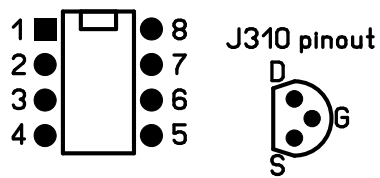

IC1, IC2, IC3 pinout

S57UZU

Quartz filter tester